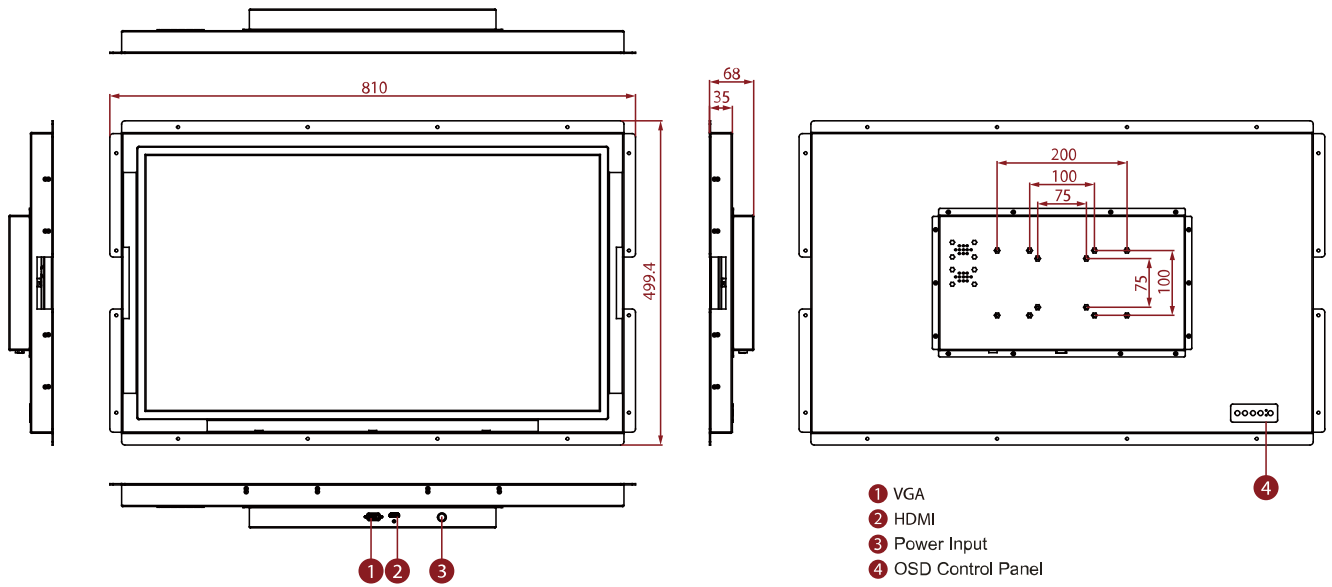

W32L300-OFA3HB

32" Open Frame High Brightness Display

KEY FEATURES

- 32", 1920 x 1080
- VGA and HDMI input
- Open frame
- VESA mount
- High brightness

SPECIFICATIONS

Display	
Resolution	1920x1080
Contrast Ratio	4000:1
Display Color	16.7M Colors
Active Area	698.4 x 392.85 mm
Size	32 inches
Panel Brightness	1500 nits
View Angles	89,89,89,89
Touch / Glass	Protection Glass
Environment	
Operating Humidity	10% to 90% (non-condensing)
Storage Temperature	-10~60°C
Operating Temperature	0~50°C
Certification	
Certification	CE, FCC
IO Ports	
USB Port	1 x USB for Touch Screen
Audio	Audio line in (3.5mm) (Optional) 2 x Speaker (Optional)
Video	1 x VGA 1 x HDMI (Optional) 1 x DVI (Optional)
Mechanical	
Dimension	810 x 499.4 x 68 mm
Enclosure	Metal
Mounting	VESA Mount/ Panel Mount
Cooling System	Fanless Design
Accessory	
Accessory	1 x VGA cable 1 x HDMI cable 100~240V AC to DC Adapter Power Cord Manual VESA screws(Varies by product)
Optional Accessory	Remote Controller (Optional,Varies by product)
Power	
Power Rating	24V DC in
Control	
Button	5 Keys: -, +, Power, Esc, Enter

DIMENSIONS UNIT:MM

NOTE

1. This is a simplified drawing and some components are not marked in detail.
2. Please contact our sales representative if you need further product information.
3. All specifications are subject to change without prior notice.
4. The product shown in this datasheet is a standard model. For diagrams that contain customized or optional I/O, please contact the Winmate Sales Team for more information.