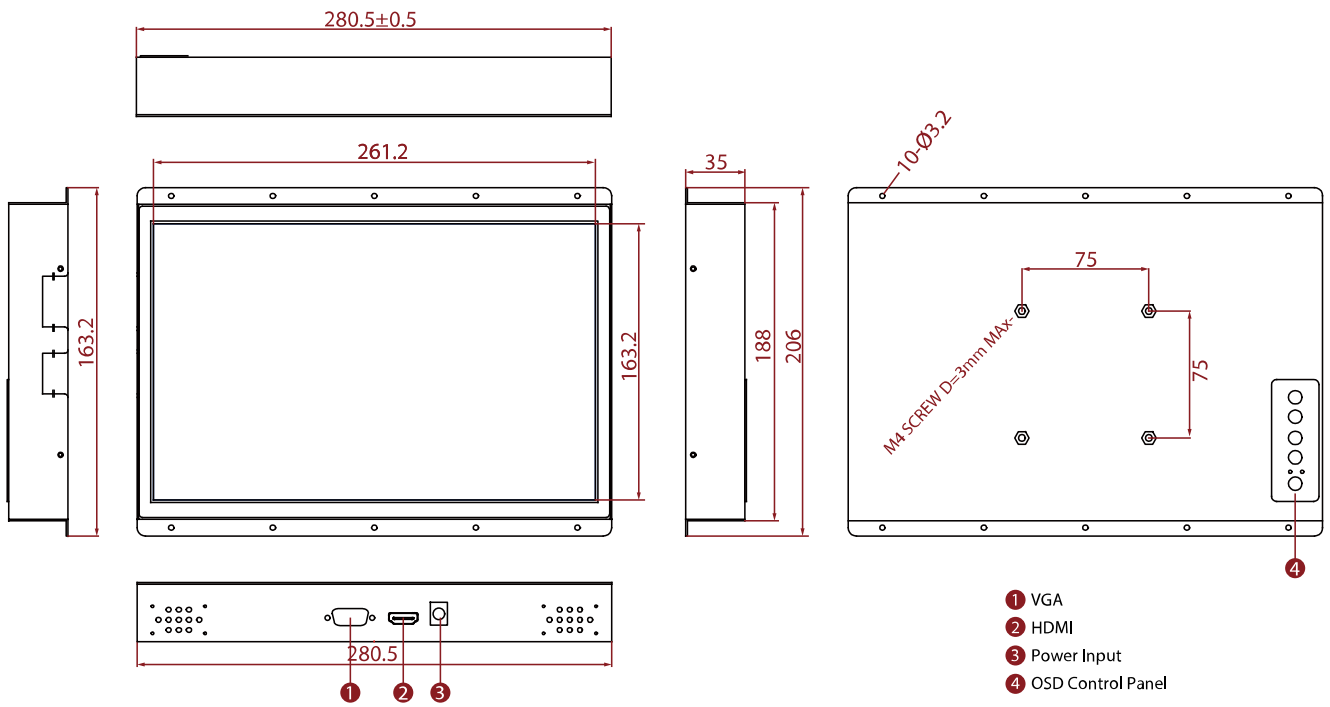

W12L100-OFM9HB

12.1" Open Frame High Brightness Display

KEY FEATURES

- 12.1", 1280 x 800
- VGA and HDMI input
- Open frame
- VESA mount
- High Brightness

SPECIFICATIONS

Display	
Resolution	1280x800
Contrast Ratio	1000:1
Display Color	16.2M Colors
Active Area	261.12x163.2 mm
Size	12.1 inches
Panel Brightness	1000 nits
View Angles	88,88,88,88
Touch / Glass	Resistive Touch Screen (Optional) Protection Glass w/o Touch Function (Optional) SAW Touch (Surface Acoustic Wave) (Optional)
Environment	
Operating Humidity	10% to 90% (non-condensing)
Storage Temperature	-10~60°C
Operating Temperature	0~50°C
Certification	
Certification	CE, FCC
IO Ports	
USB Port	1 x USB for Touch Screen
Audio	Audio line in (3.5mm) + 2 x Speaker (Optional)
Video	1 x VGA 1 x HDMI (Optional) 1 x DVI (Optional)
Mechanical	
Dimension	280 x 206 x 35 mm
Enclosure	Metal
Mounting	VESA Mount/ Panel Mount
Cooling System	Fanless Design
Accessory	
Accessory	1 x VGA cable 1 x HDMI cable 100~240V AC to DC Adapter Power Cord Manual VESA screws(Varies by product)
Optional Accessory	Remote Controller (Optional,Varies by product)
Power	
Power Rating	12V DC input
Control	
Button	5 Keys: -, +, Power, Esc, Enter

DIMENSIONS UNIT:MM

NOTE

1. This is a simplified drawing and some components are not marked in detail.
2. Please contact our sales representative if you need further product information.
3. All specifications are subject to change without prior notice.
4. The product shown in this datasheet is a standard model. For diagrams that contain customized or optional I/O, please contact the Winmate Sales Team for more information.