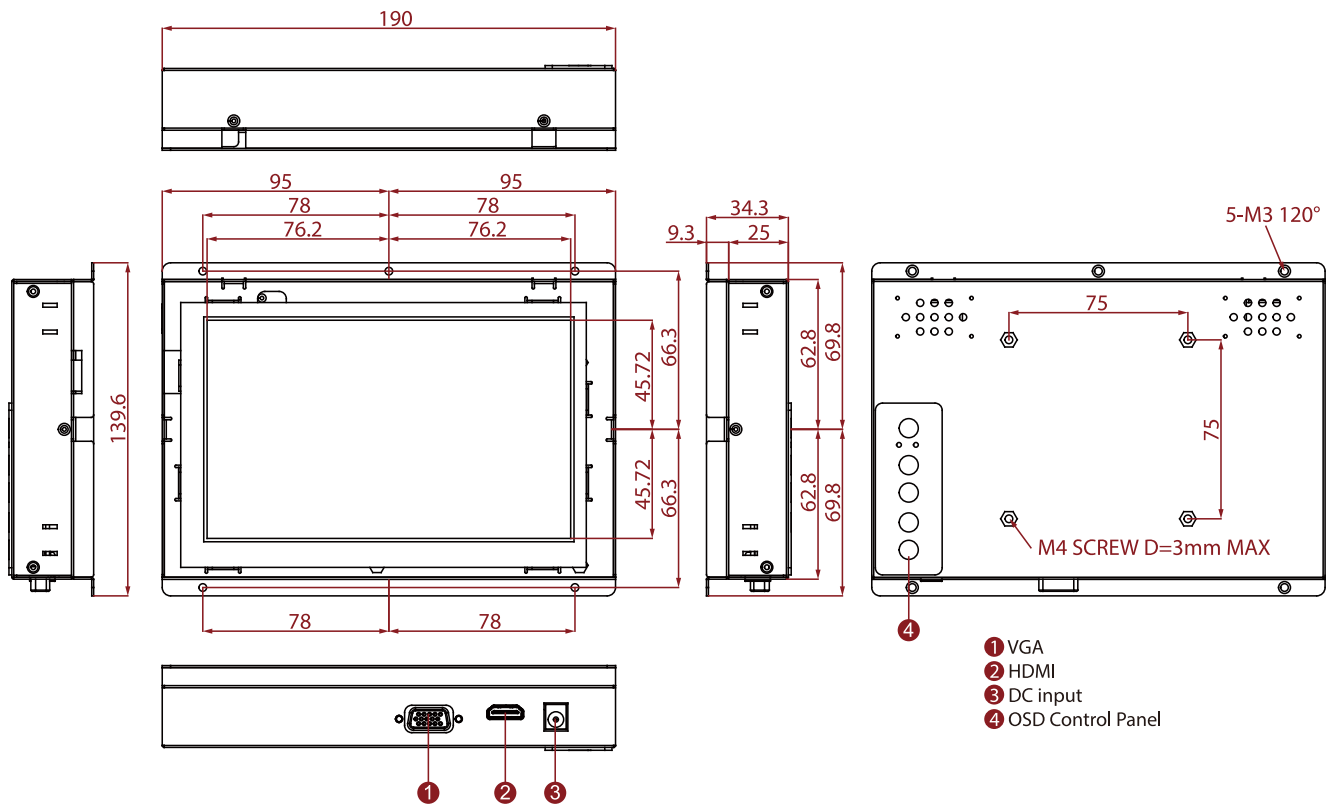

W07T700-OFA4

7" Open Frame Display

KEY FEATURES

- 7", 800 x 480
- VGA and HDMI input
- Open frame
- VESA mount

SPECIFICATIONS

Display			
Resolution	800x480	Size	7 inches
Contrast Ratio	1000:1	Panel Brightness	400 nits
Display Color	16.2M Colors	View Angles	80,80,80,80
Active Area	152.4x91.44 mm	Touch / Glass	Resistive Touch Screen (Optional) Protection Glass w/o Touch Function (Optional)
Environment			
Operating Humidity	10% to 90% (non-condensing)	Operating Temperature	0~50°C
Storage Temperature	-10~60°C		
Certification			
Certification	CE, FCC		
IO Ports			
USB Port	1 x USB for Touch Screen	Video	1 x VGA 1 x HDMI (Optional) 1 x DVI (Optional)
Audio	Audio line in (3.5mm) (Optional) 2 x Speaker (Optional)		
Mechanical			
Dimension	190 x 138 x 34.3 mm	Mounting	VESA Mount/ Panel Mount
Enclosure	Metal	Cooling System	Fanless Design
Accessory			
Accessory	1 x VGA cable 1 x HDMI cable 100~240V AC to DC Adapter Power Cord Manual VESA screws(Varies by product)	Optional Accessory	Remote Controller (Optional,Varies by product)
Power			
Power Rating	12V DC input		
Control			
Button	5 Keys: -, +, Power, Esc, Enter		

DIMENSIONS UNIT:MM

NOTE

1. This is a simplified drawing and some components are not marked in detail.
2. Please contact our sales representative if you need further product information.
3. All specifications are subject to change without prior notice.
4. The product shown in this datasheet is a standard model. For diagrams that contain customized or optional I/O, please contact the Winmate Sales Team for more information.