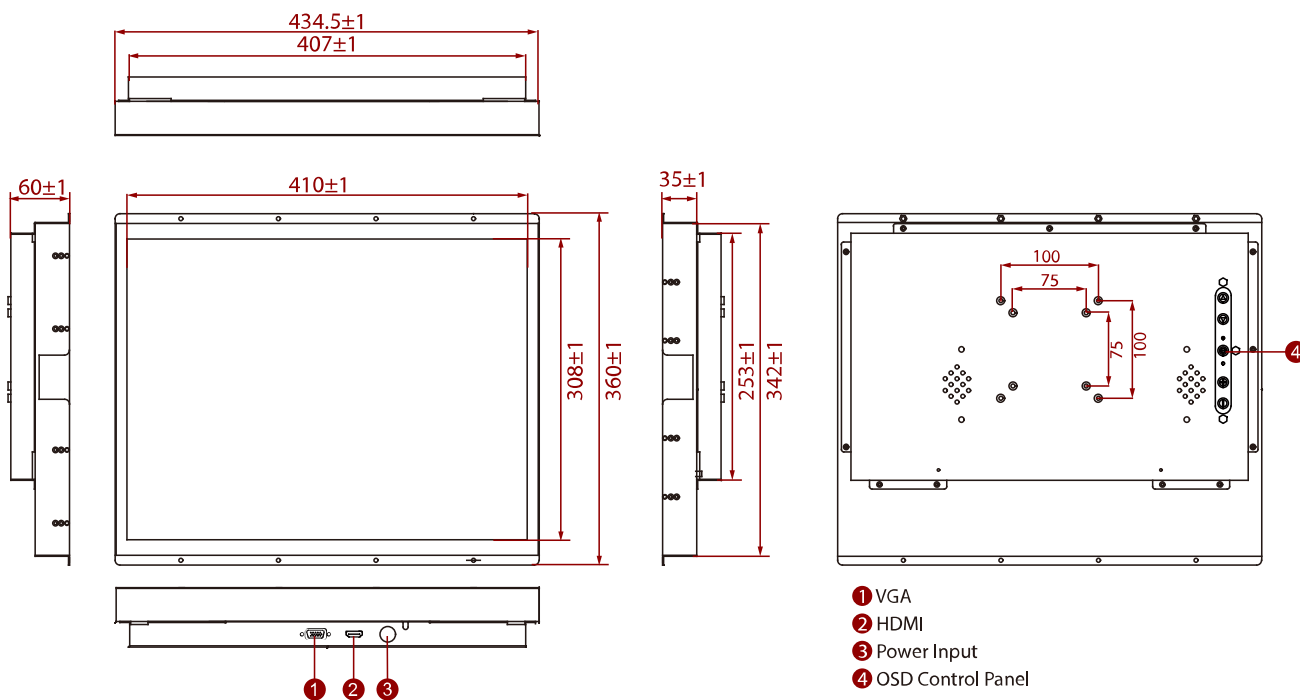

R20L100-OFA2

20.1" Open Frame Display

KEY FEATURES

- 20.1", 1600 x 1200
- VGA and HDMI input
- Open frame
- VESA mount

SPECIFICATIONS

Display			
Resolution	1600x1200	Size	20.1 inches
Contrast Ratio	1400:1	Panel Brightness	330 nits
Display Color	16.7M Colors	View Angles	85,85,85,85
Active Area	408x306 mm	Touch / Glass	Resistive Touch Screen (Optional) Protection Glass w/o Touch Function (Optional) SAW Touch (Surface Acoustic Wave) (Optional)
Environment			
Operating Humidity	10% to 90% (non-condensing)	Operating Temperature	0~50°C
Storage Temperature	-10~60°C		
Certification			
Certification	CE, FCC		
IO Ports			
USB Port	1 x USB for Touch Screen	Video	1 x VGA 1 x HDMI (Optional) 1 x DVI (Optional)
Audio	Audio line in (3.5mm) (Optional) 2 x Speaker (Optional)		
Mechanical			
Dimension	434 x 342 x 60 mm	Mounting	VESA Mount/ Panel Mount
Enclosure	Metal	Cooling System	Fanless Design
Accessory			
Accessory	1 x VGA cable 1 x HDMI cable 100~240V AC to DC Adapter Power Cord Manual VESA screws(Varies by product)	Optional Accessory	Remote Controller (Optional,Varies by product)
Power			
Power Rating	12V DC input		
Control			

DIMENSIONS UNIT:MM

NOTE

1. This is a simplified drawing and some components are not marked in detail.
2. Please contact our sales representative if you need further product information.
3. All specifications are subject to change without prior notice.
4. The product shown in this datasheet is a standard model. For diagrams that contain customized or optional I/O, please contact the Winmate Sales Team for more information.