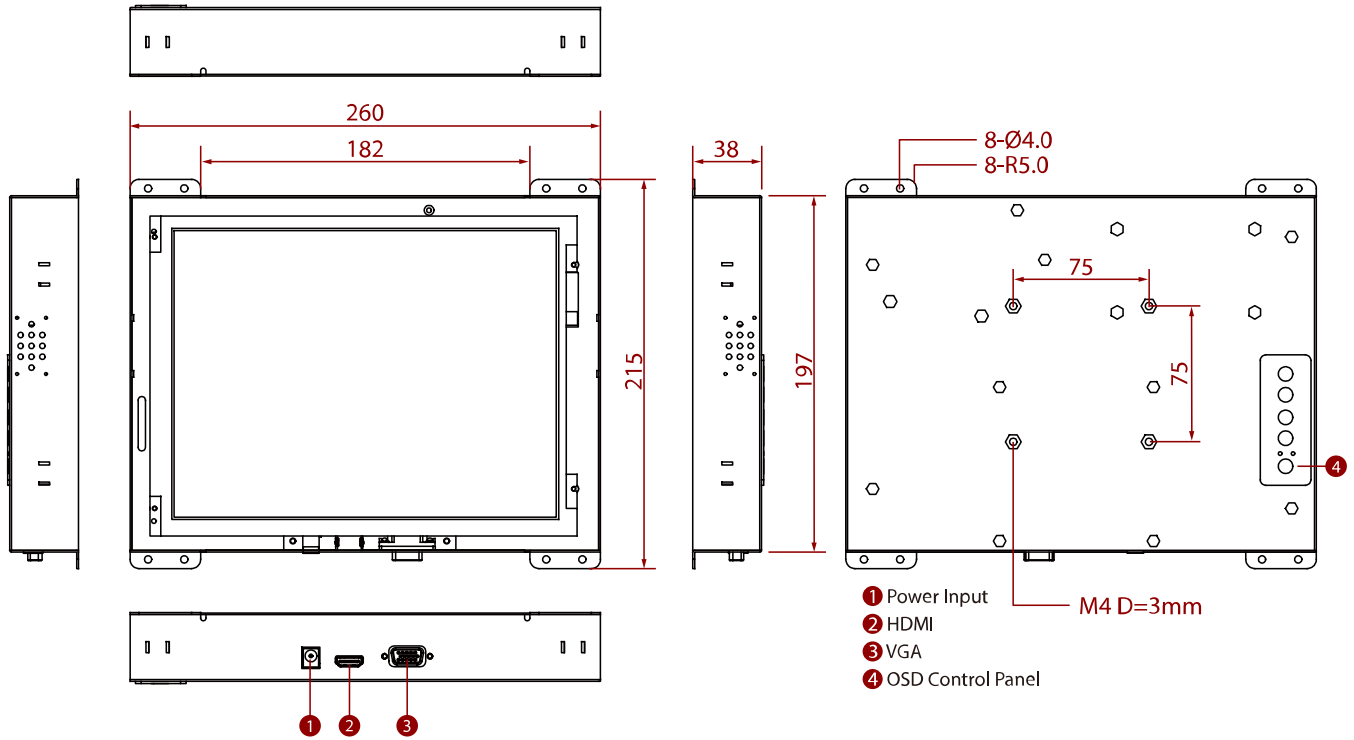

R10L600-OFP1TR

10.4" Open Frame Transflective Display

KEY FEATURES

- 10.4", 800 x 600
- VGA and HDMI input
- Open frame
- VESA mount
- Transflective

SPECIFICATIONS

Display	
Resolution	800x600
Contrast Ratio	400:1
Display Color	262K Colors
Active Area	211.2x158.4 mm
Size	10.4 inches
Panel Brightness	700 nits
View Angles	70,70,70,60
Touch / Glass	Resistive Touch Screen (Optional) Protection Glass w/o Touch Function (Optional) SAW Touch (Surface Acoustic Wave) (Optional)
Environment	
Operating Humidity	10% to 90% (non-condensing)
Storage Temperature	-10~60°C
Operating Temperature	0~50°C
Certification	
Certification	CE, FCC
IO Ports	
USB Port	1 x USB for Touch Screen
Audio	Audio line in (3.5mm) + 2 x Speaker (Optional)
Video	1 x VGA 1 x HDMI (Optional) 1 x DVI (Optional)
Mechanical	
Dimension	260 x 215 x 35 mm
Enclosure	Metal
Mounting	VESA Mount/ Panel Mount
Cooling System	Fanless Design
Accessory	
Accessory	1 x VGA cable 1 x HDMI cable 100~240V AC to DC Adapter Power Cord Manual VESA screws(Varies by product)
Optional Accessory	Remote Controller (Optional,Varies by product)
Power	
Power Rating	12V DC input
Control	
Button	5 Keys: -, +, Power, Esc, Enter

DIMENSIONS UNIT:MM

NOTE

1. This is a simplified drawing and some components are not marked in detail.
2. Please contact our sales representative if you need further product information.
3. All specifications are subject to change without prior notice.
4. The product shown in this datasheet is a standard model. For diagrams that contain customized or optional I/O, please contact the Winmate Sales Team for more information.