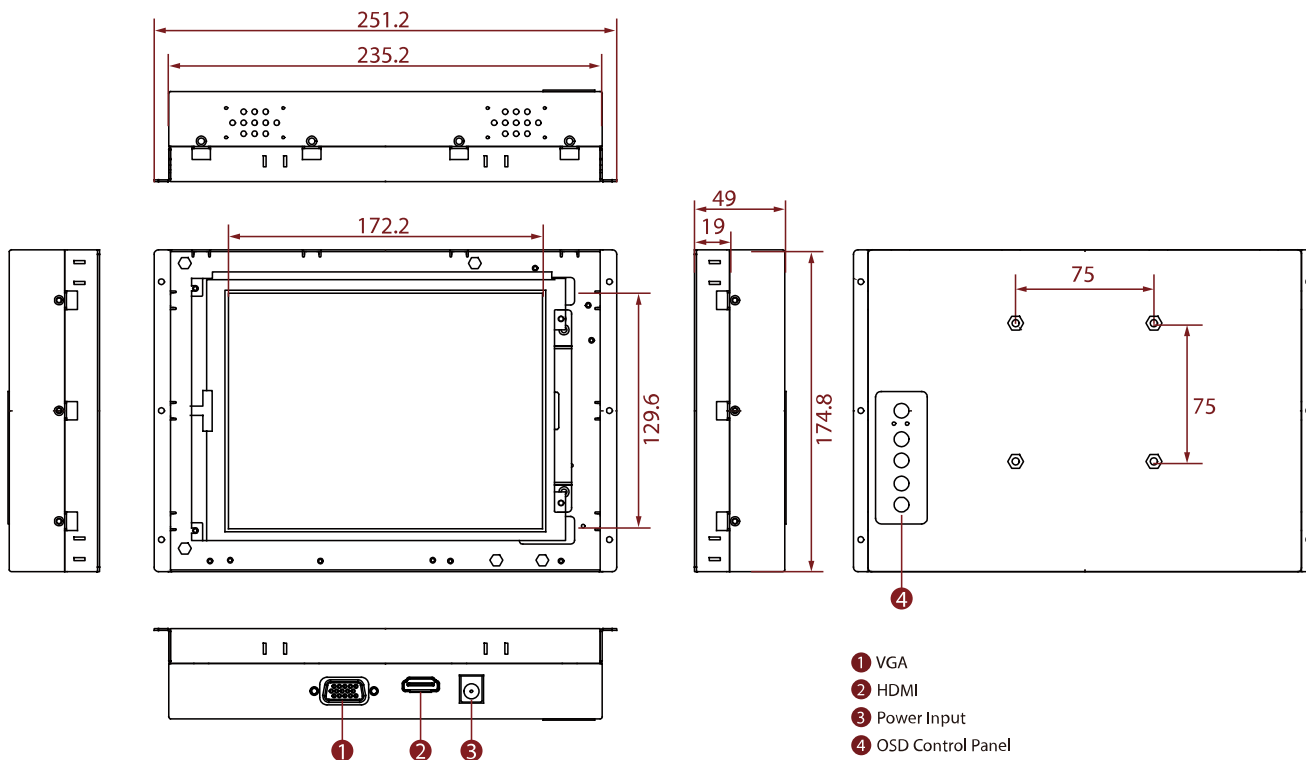

R08L200-OFU1

8.4" Open Frame Display

KEY FEATURES

- 8.4", 800 x 600
- VGA and HDMI input
- Open frame
- VESA mount

SPECIFICATIONS

Display			
Resolution	800x600	Size	8.4 inches
Contrast Ratio	600:1	Panel Brightness	600 nits
Display Color	262K Colors	View Angles	75,75,60,70
Active Area	170.4x127.8 mm	Touch / Glass	Resistive Touch Screen (Optional) Protection Glass w/o Touch Function (Optional) SAW Touch (Surface Acoustic Wave) (Optional)
Environment			
Operating Humidity	10% to 90% (non-condensing)	Operating Temperature	0~50°C
Storage Temperature	-10~60°C		
Certification			
Certification	CE, FCC		
IO Ports			
USB Port	1 x USB for Touch Screen	Video	1 x VGA 1 x HDMI (Optional) 1 x DVI (Optional)
Audio	Audio line in (3.5mm) (Optional) 2 x Speaker (Optional)		
Mechanical			
Dimension	251.2 x 174.8 x 49 mm	Mounting	VESA Mount/ Panel Mount
Enclosure	Metal	Cooling System	Fanless Design
Accessory			
Accessory	1 x VGA cable 1 x HDMI cable 100~240V AC to DC Adapter Power Cord Manual VESA screws(Varies by product)	Optional Accessory	Remote Controller (Optional,Varies by product)
Power			
Power Rating	12V DC input		
Control			

DIMENSIONS UNIT:MM

NOTE

1. This is a simplified drawing and some components are not marked in detail.
2. Please contact our sales representative if you need further product information.
3. All specifications are subject to change without prior notice.
4. The product shown in this datasheet is a standard model. For diagrams that contain customized or optional I/O, please contact the Winmate Sales Team for more information.